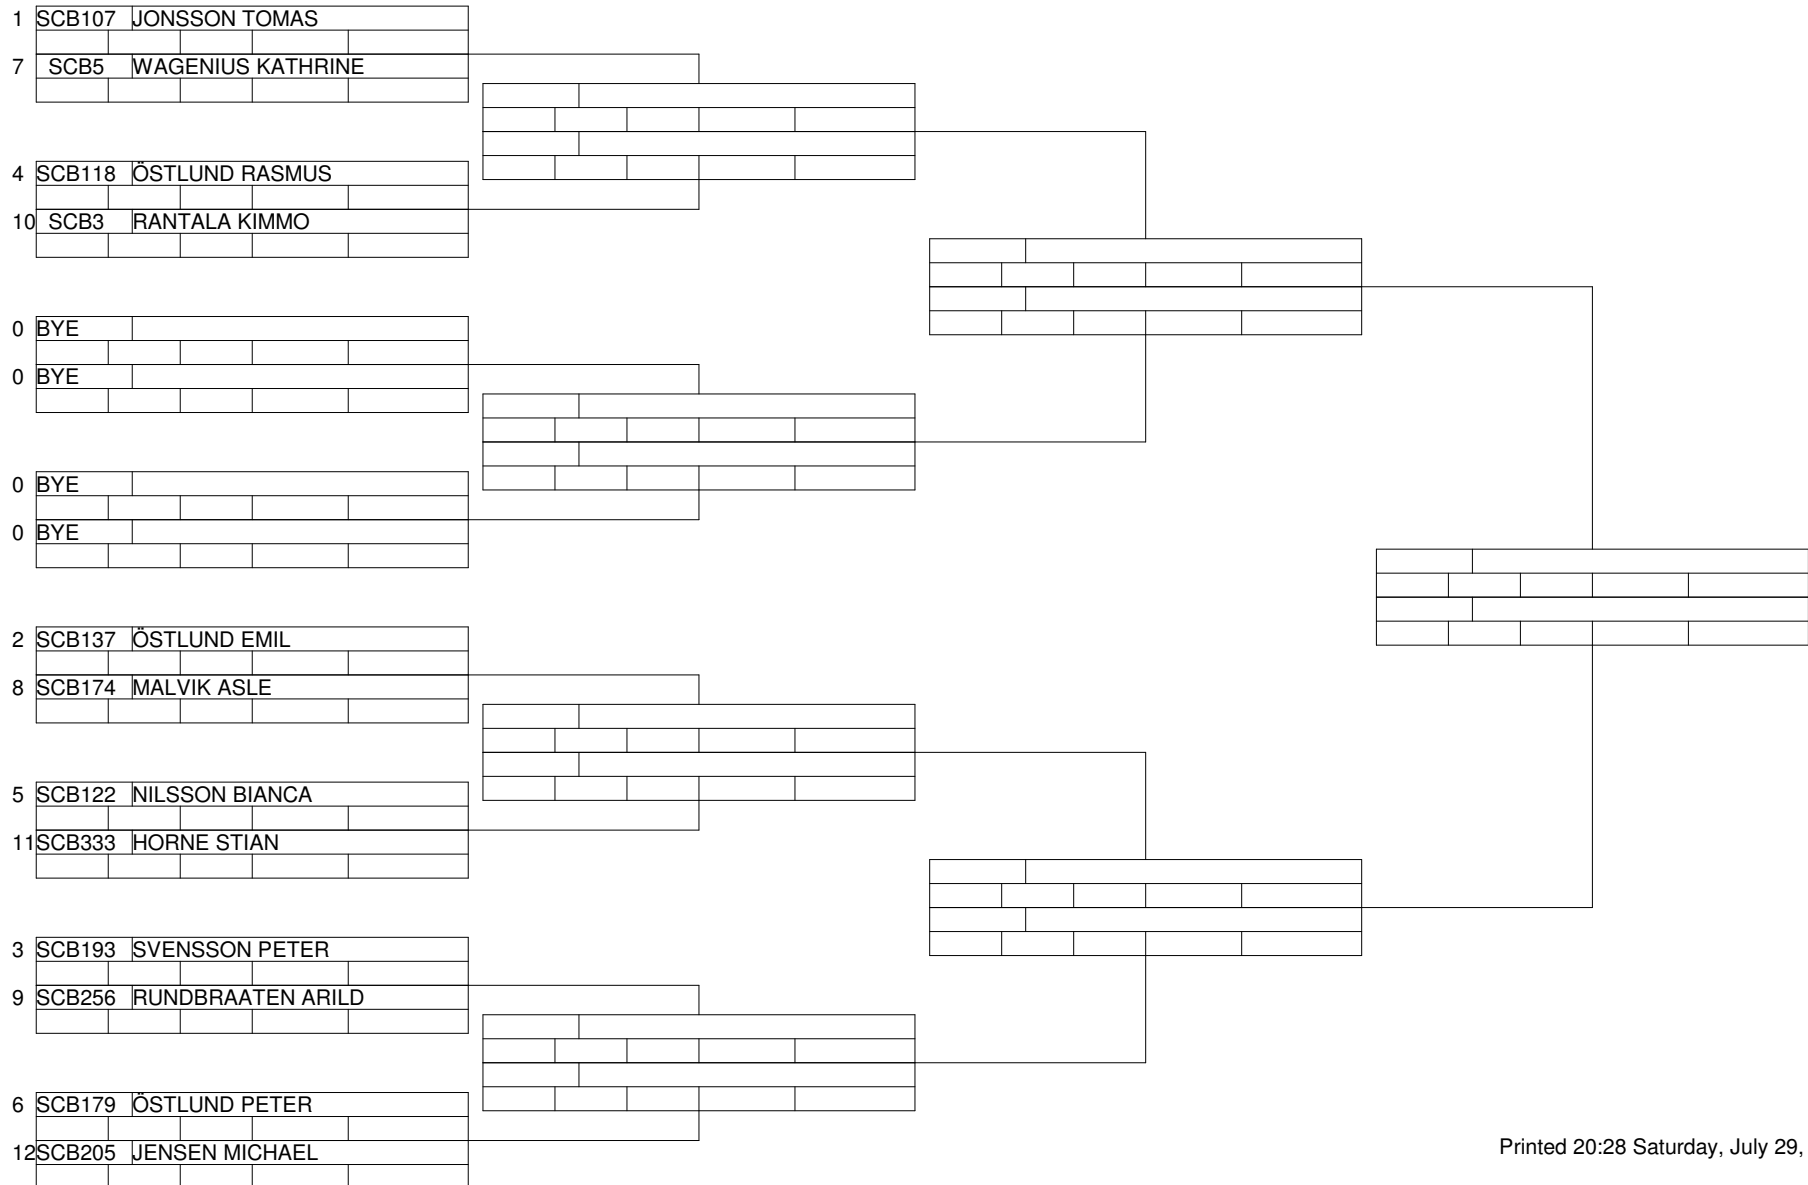

DRAG CHALLENGE 2017

NDRG

SUPER COMP BIKE - Round 1

Timing By: NDRG

Printed 20:28 Saturday, July 29, 2017

Qualifying By: Closest to Dial
Sportsman Ladder
Lanechoice by Qualifying Pos.