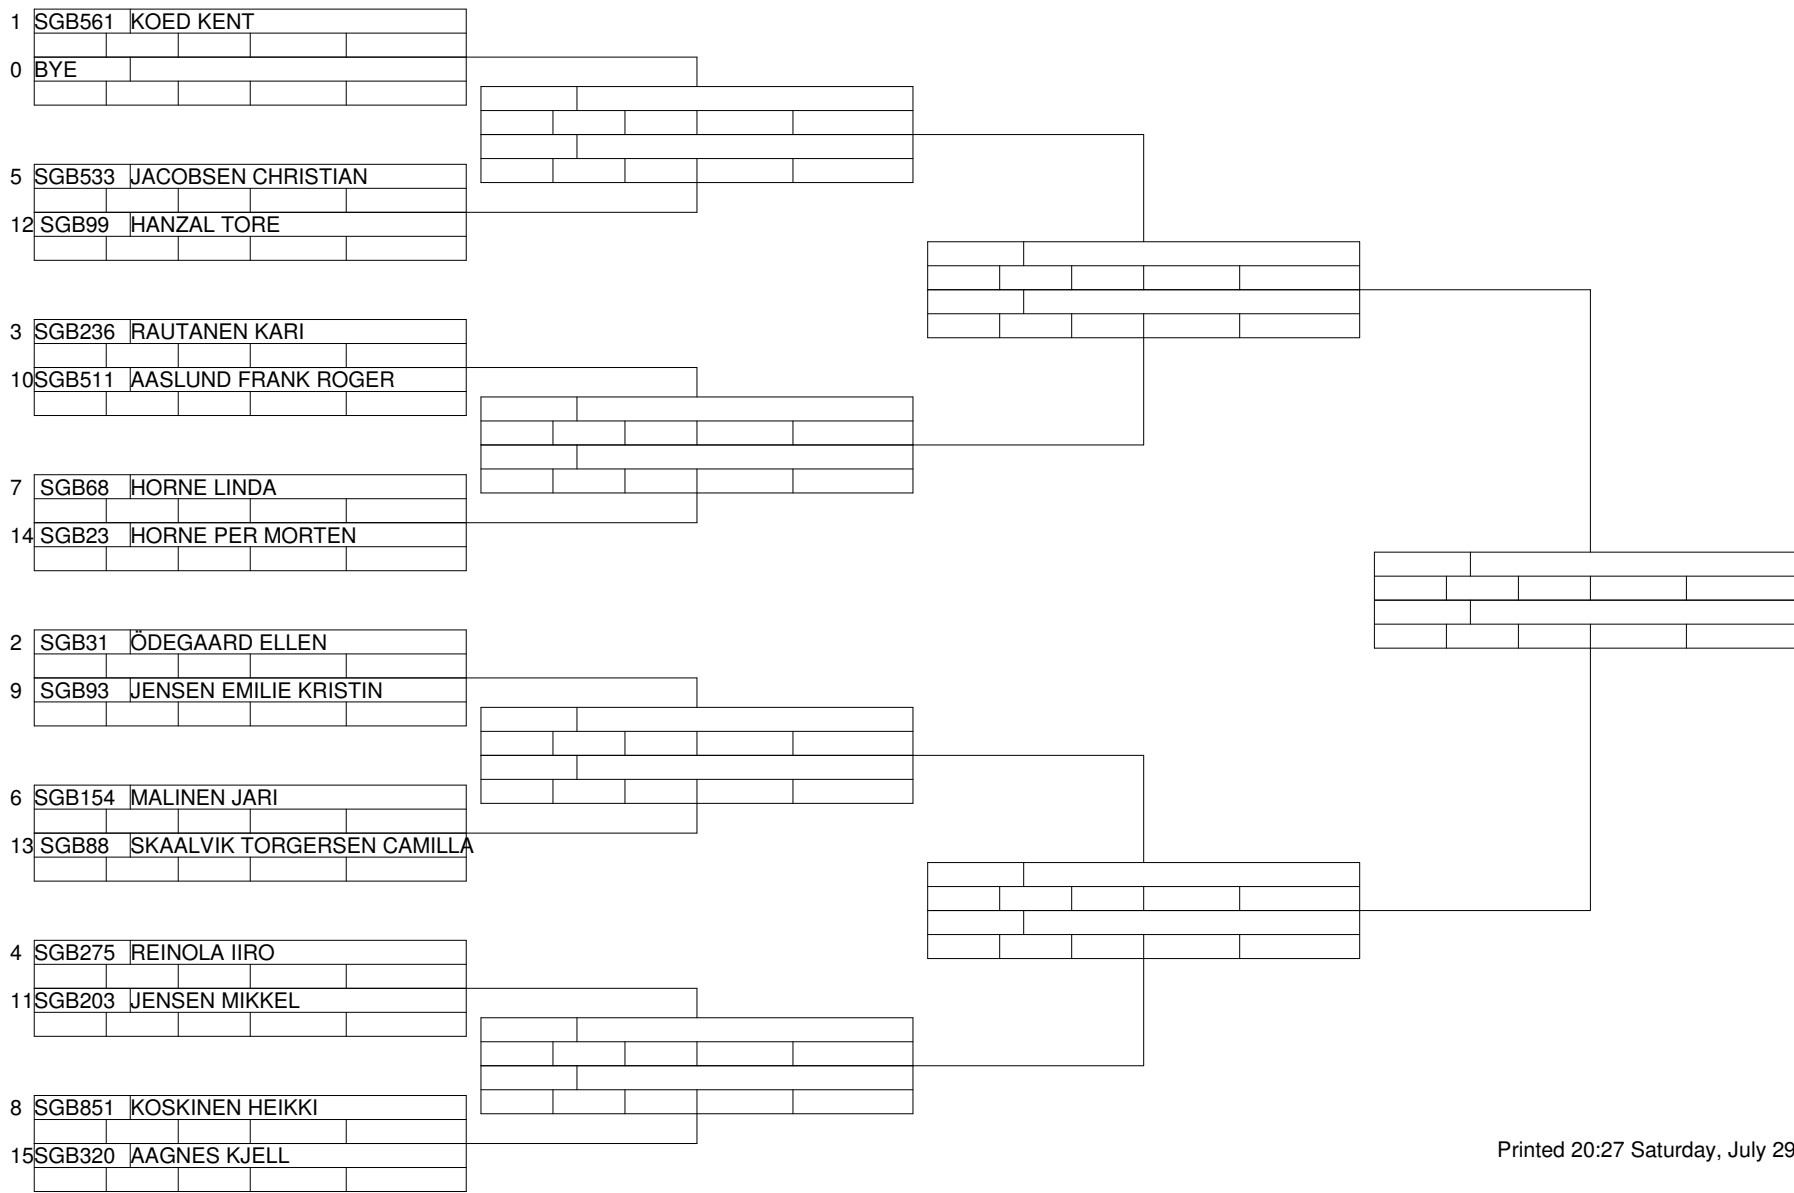

DRAG CHALLENGE 2017

NDRG

SUPER GAS BIKE - Round 1

Timing By: NDRG

Printed 20:27 Saturday, July 29, 2017

Qualifying By: Closest to Dial
Sportsman Ladder
Lanechoice by Qualifying Pos.