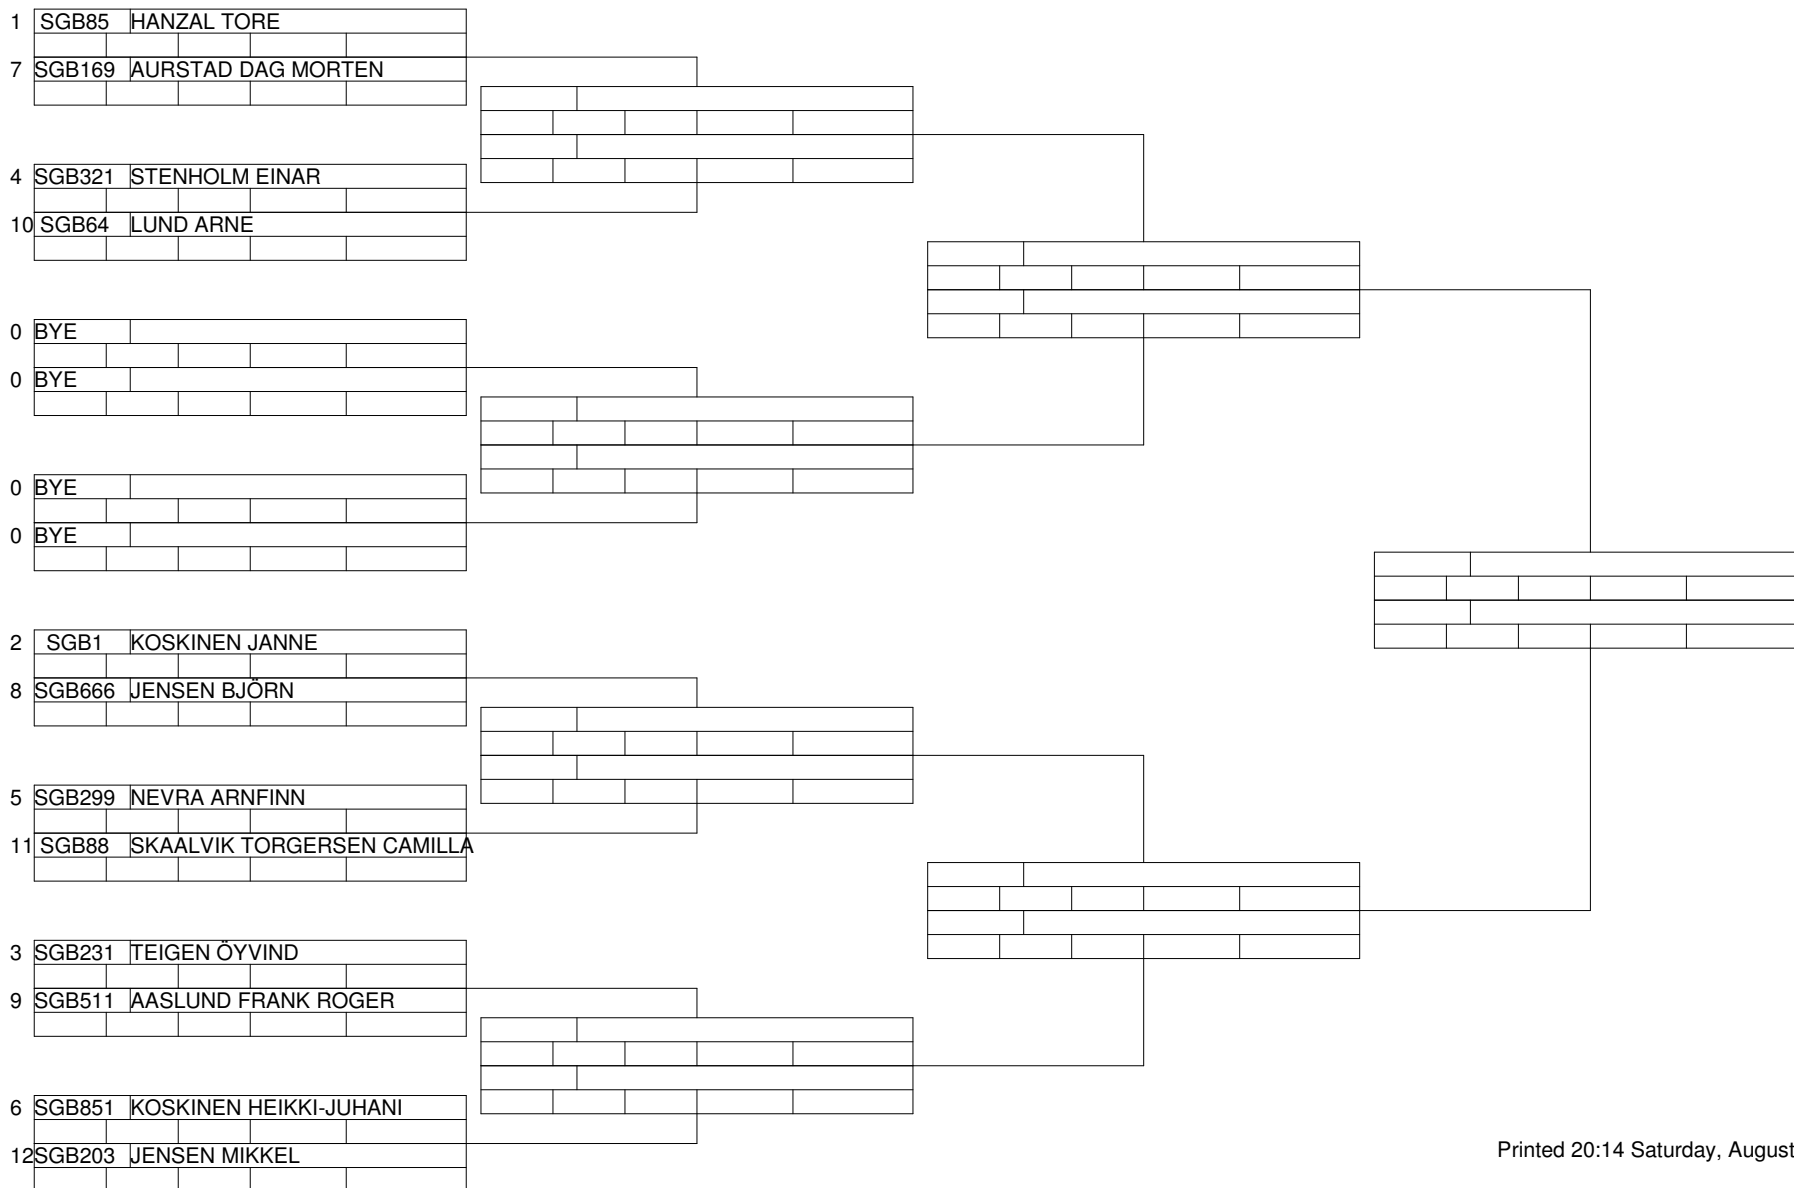

Drag Challenge 2016

NDRG

SUPER GAS BIKE - Round 1

Timing By: NDRA

Printed 20:14 Saturday, August 06, 2016

Qualifying By: Closest to Dial
Sportsman Ladder
Lanechoice by Qualifying Pos.