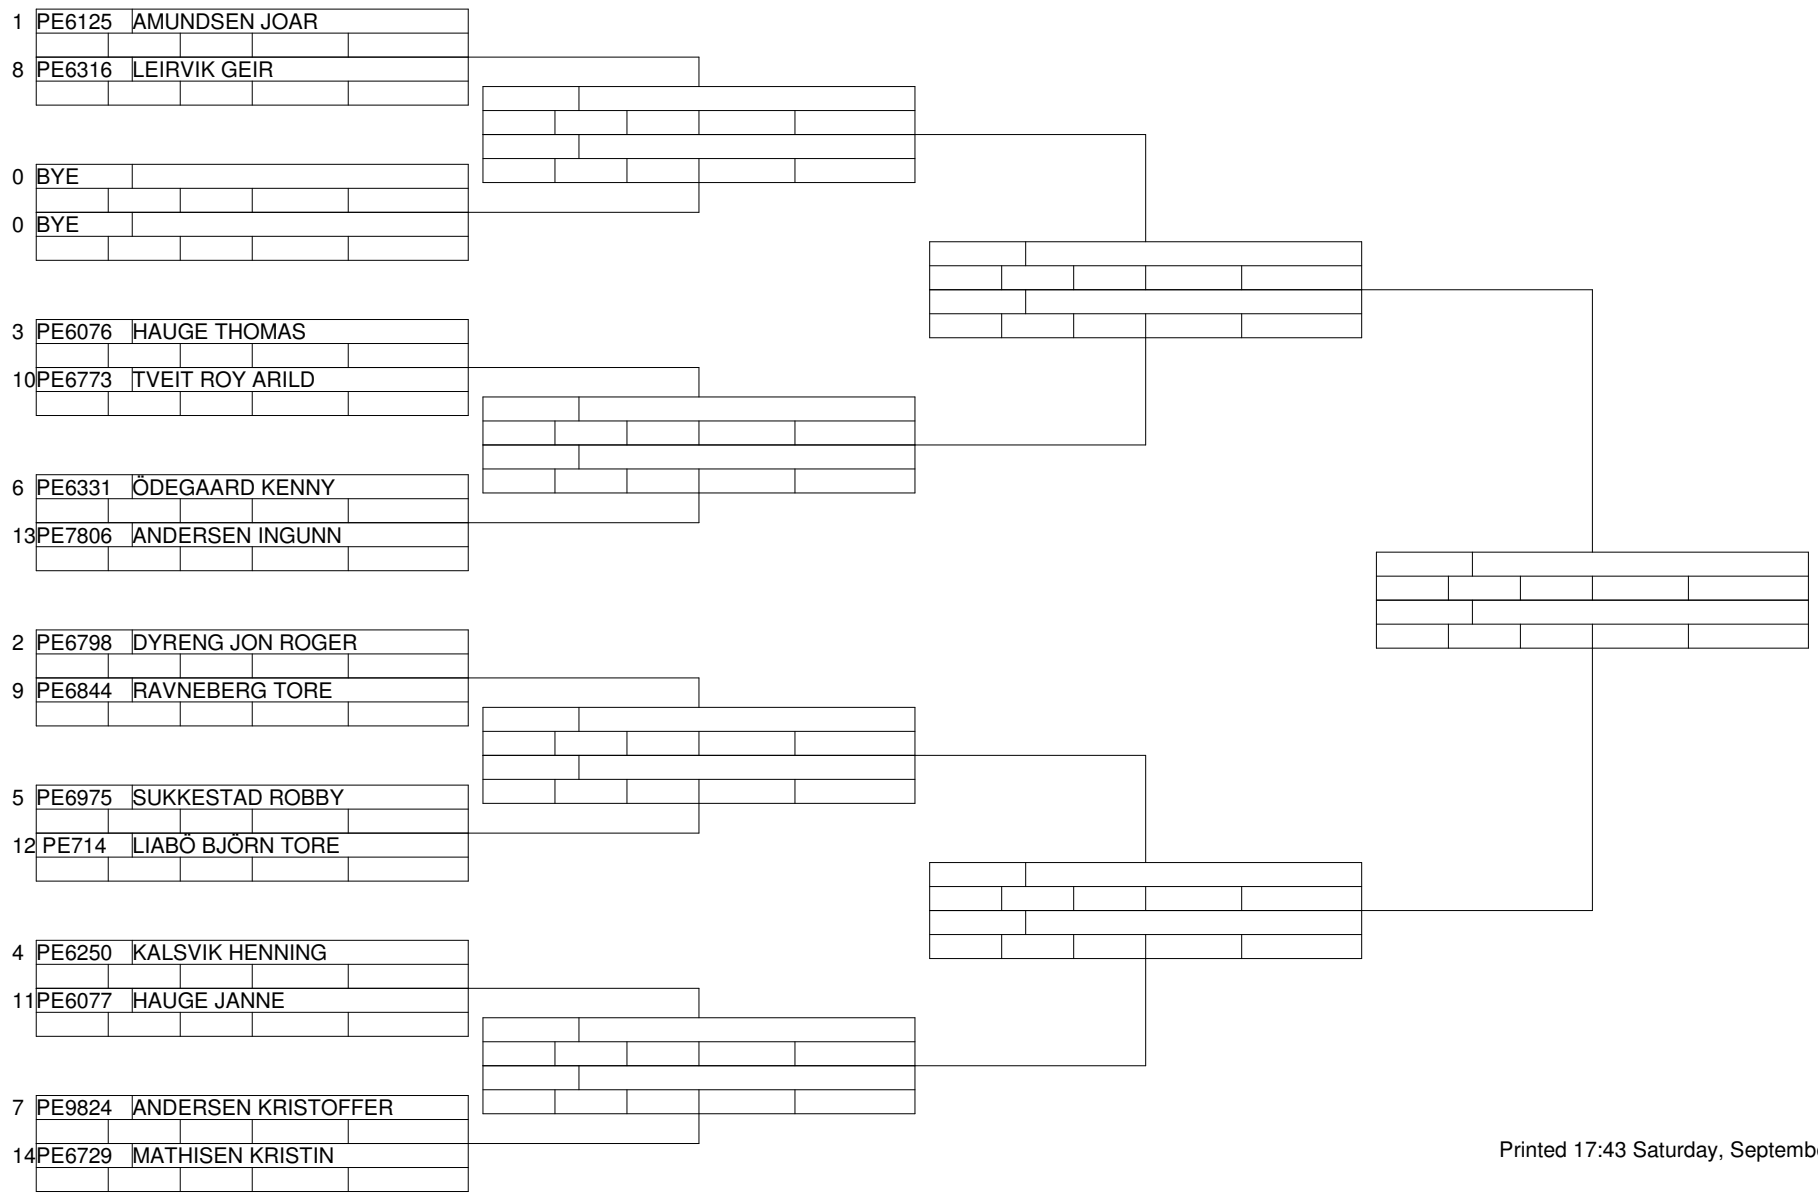

### PRO ET - Round 1

Timing By: NDRA

Printed 17:43 Saturday, September 10, 2016

Qualifying By: Closest to Dial  
Sportsman Ladder  
Lanechoice by Qualifying Pos.