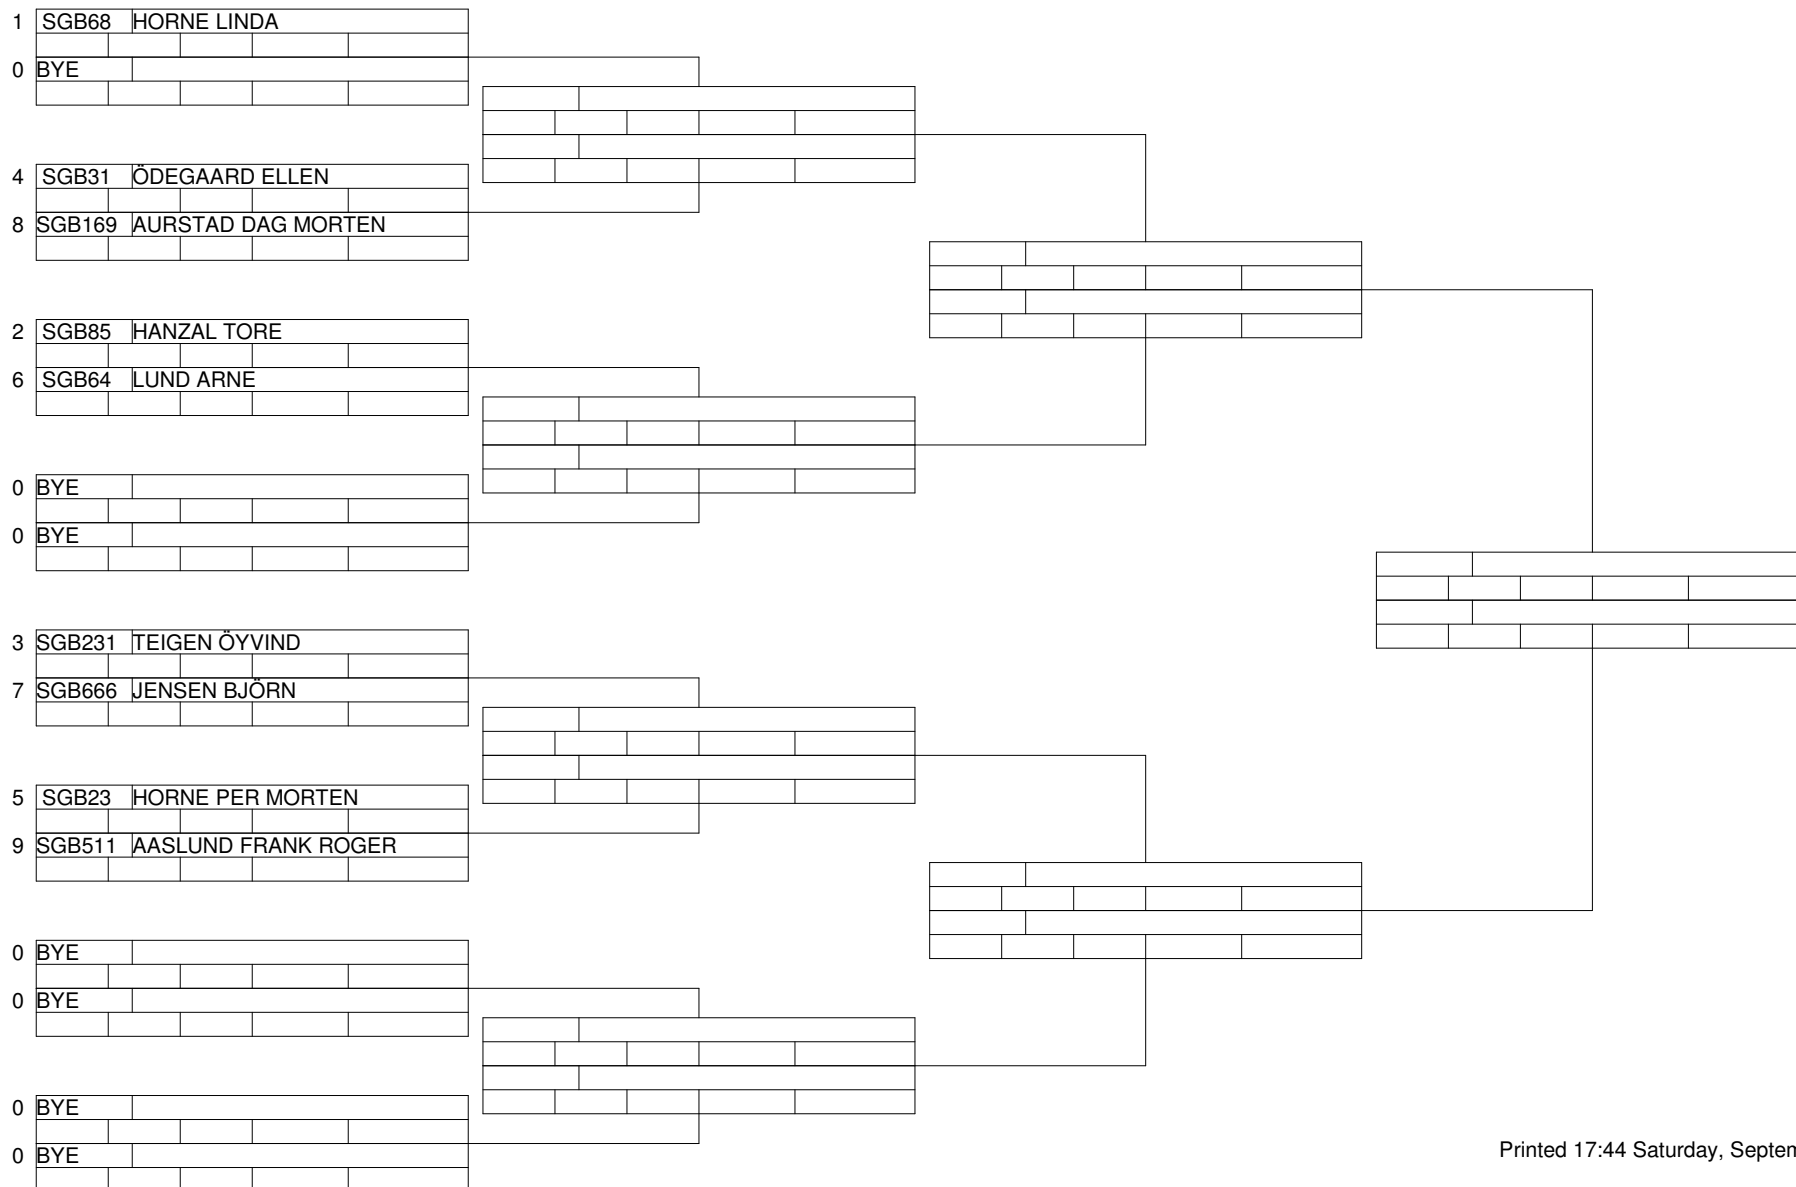

DRAG FINALS 2016

NDRG

SUPER GAS BIKE - Round 1

Timing By: NDRA

Printed 17:44 Saturday, September 10, 2016

Qualifying By: Closest to Dial
Sportsman Ladder
Lanechoice by Qualifying Pos.