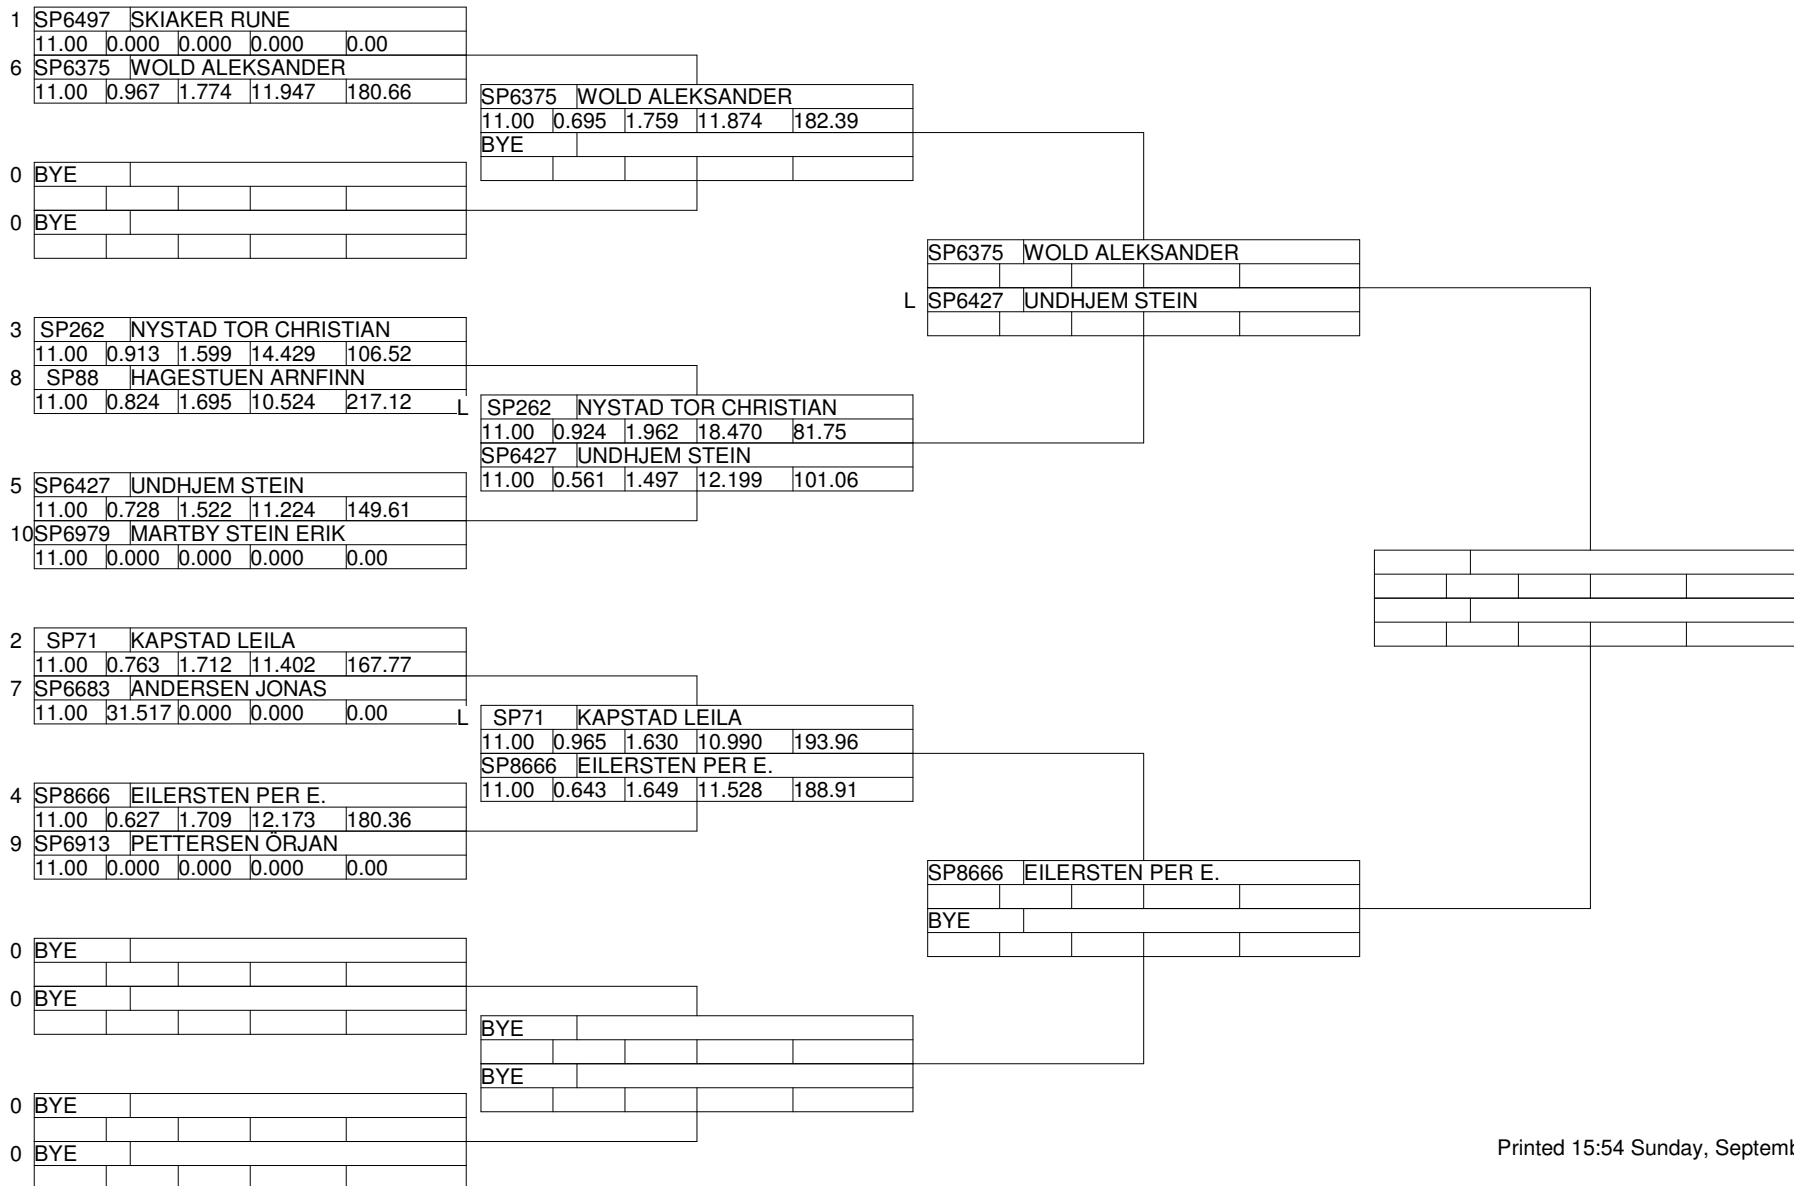

DRAG FINALS 2016

NDRG

SPORTSMAN 1100 - Round 3

Timing By: NDRA

Printed 15:54 Sunday, September 11, 2016

Qualifying By: Closest to Dial
Sportsman Ladder
Lanechoice by Qualifying Pos.