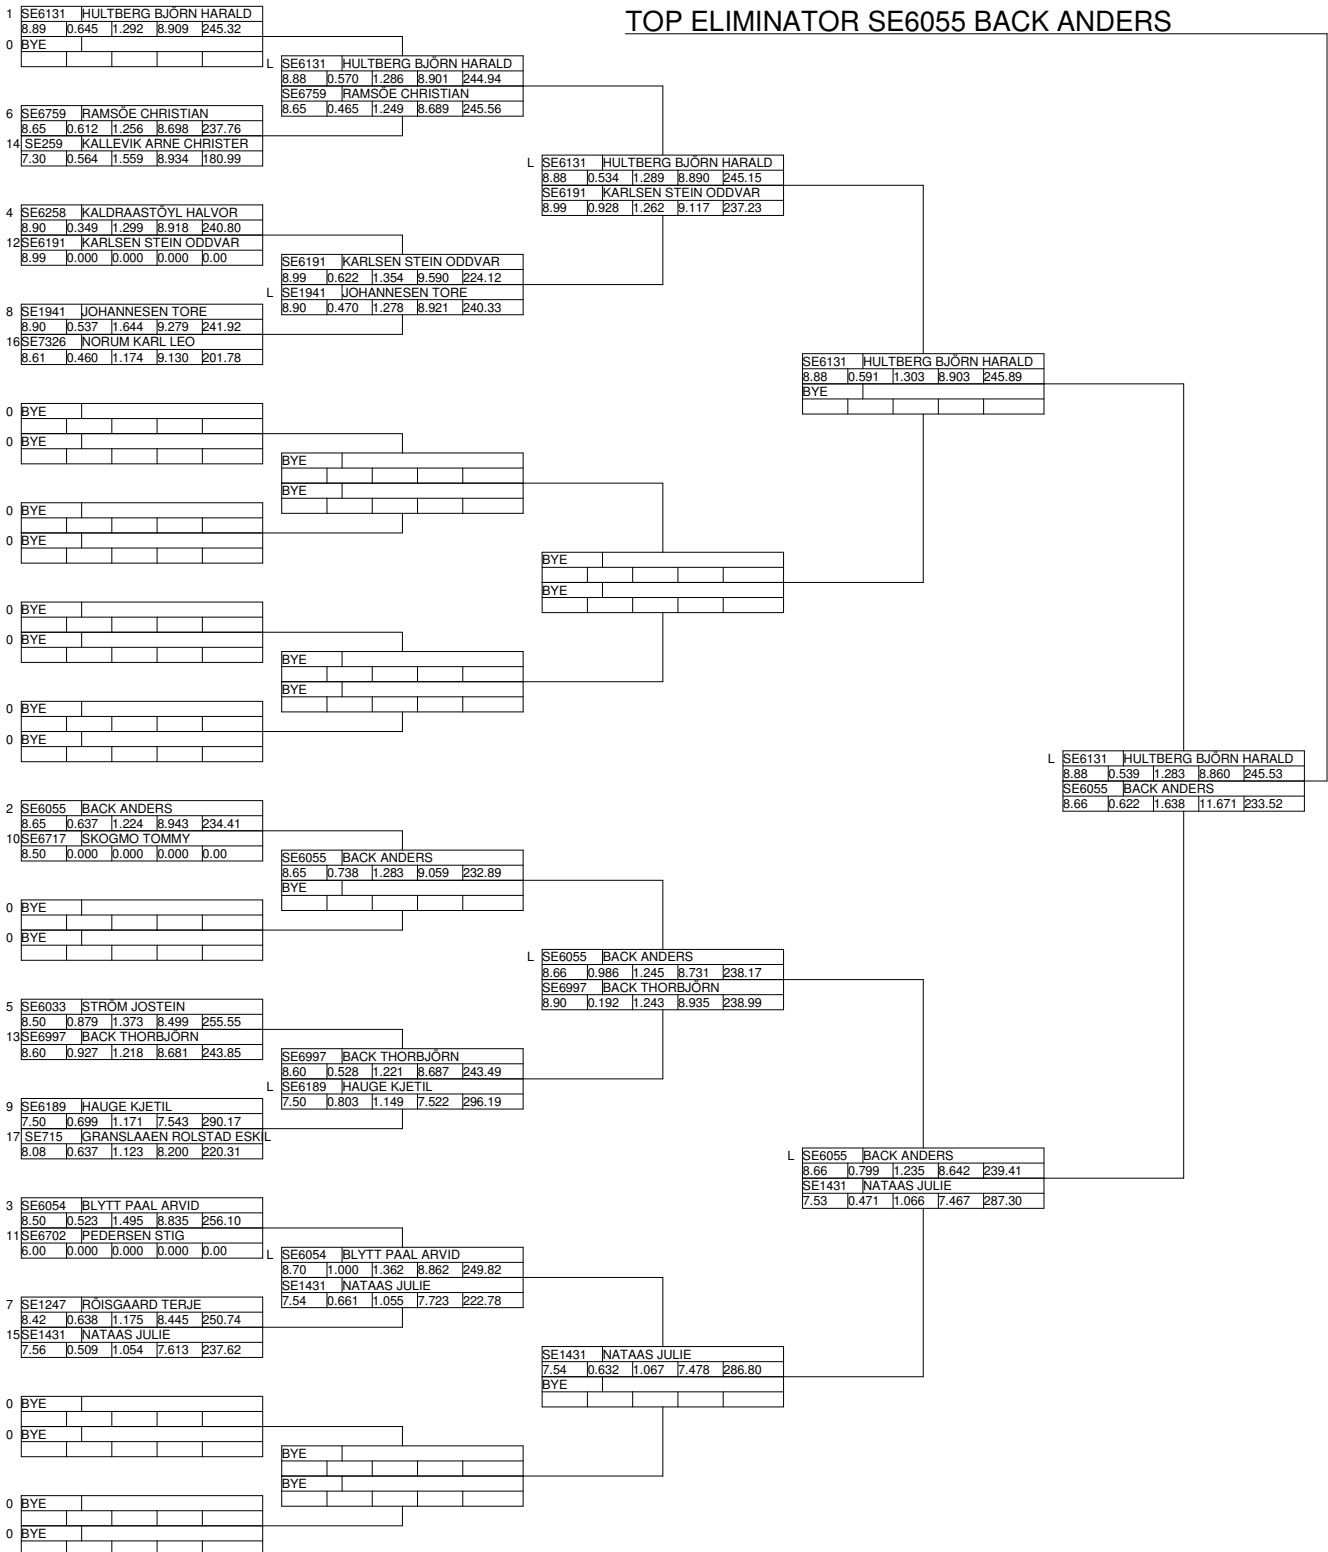

DRAG FINALS 2016

NDRG

SUPER PRO ET - Round 5

Timing By: NDRA

TOP ELIMINATOR SE6055 BACK ANDERS

Printed 20:00 Sunday, September 11, 2016

Lanechoice by Qualifying Pos.
Sportsman Ladder
Qualifying By: Closest to Dial