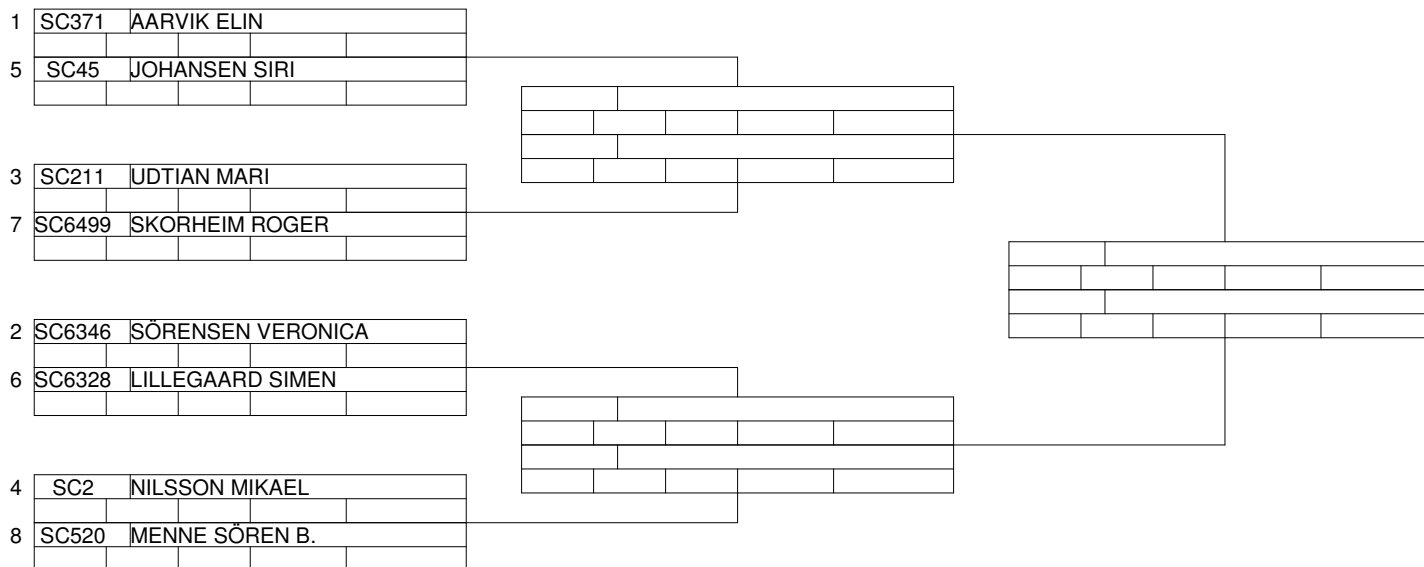

DRAG CHALLENGE 2017

NDRG

SUPER COMP - Round 1

Timing By: NDRG

Printed 20:25 Saturday, July 29, 2017

Lanechoice by Qualifying Pos.
Sportsman Ladder
Qualifying By: Closest to Dial