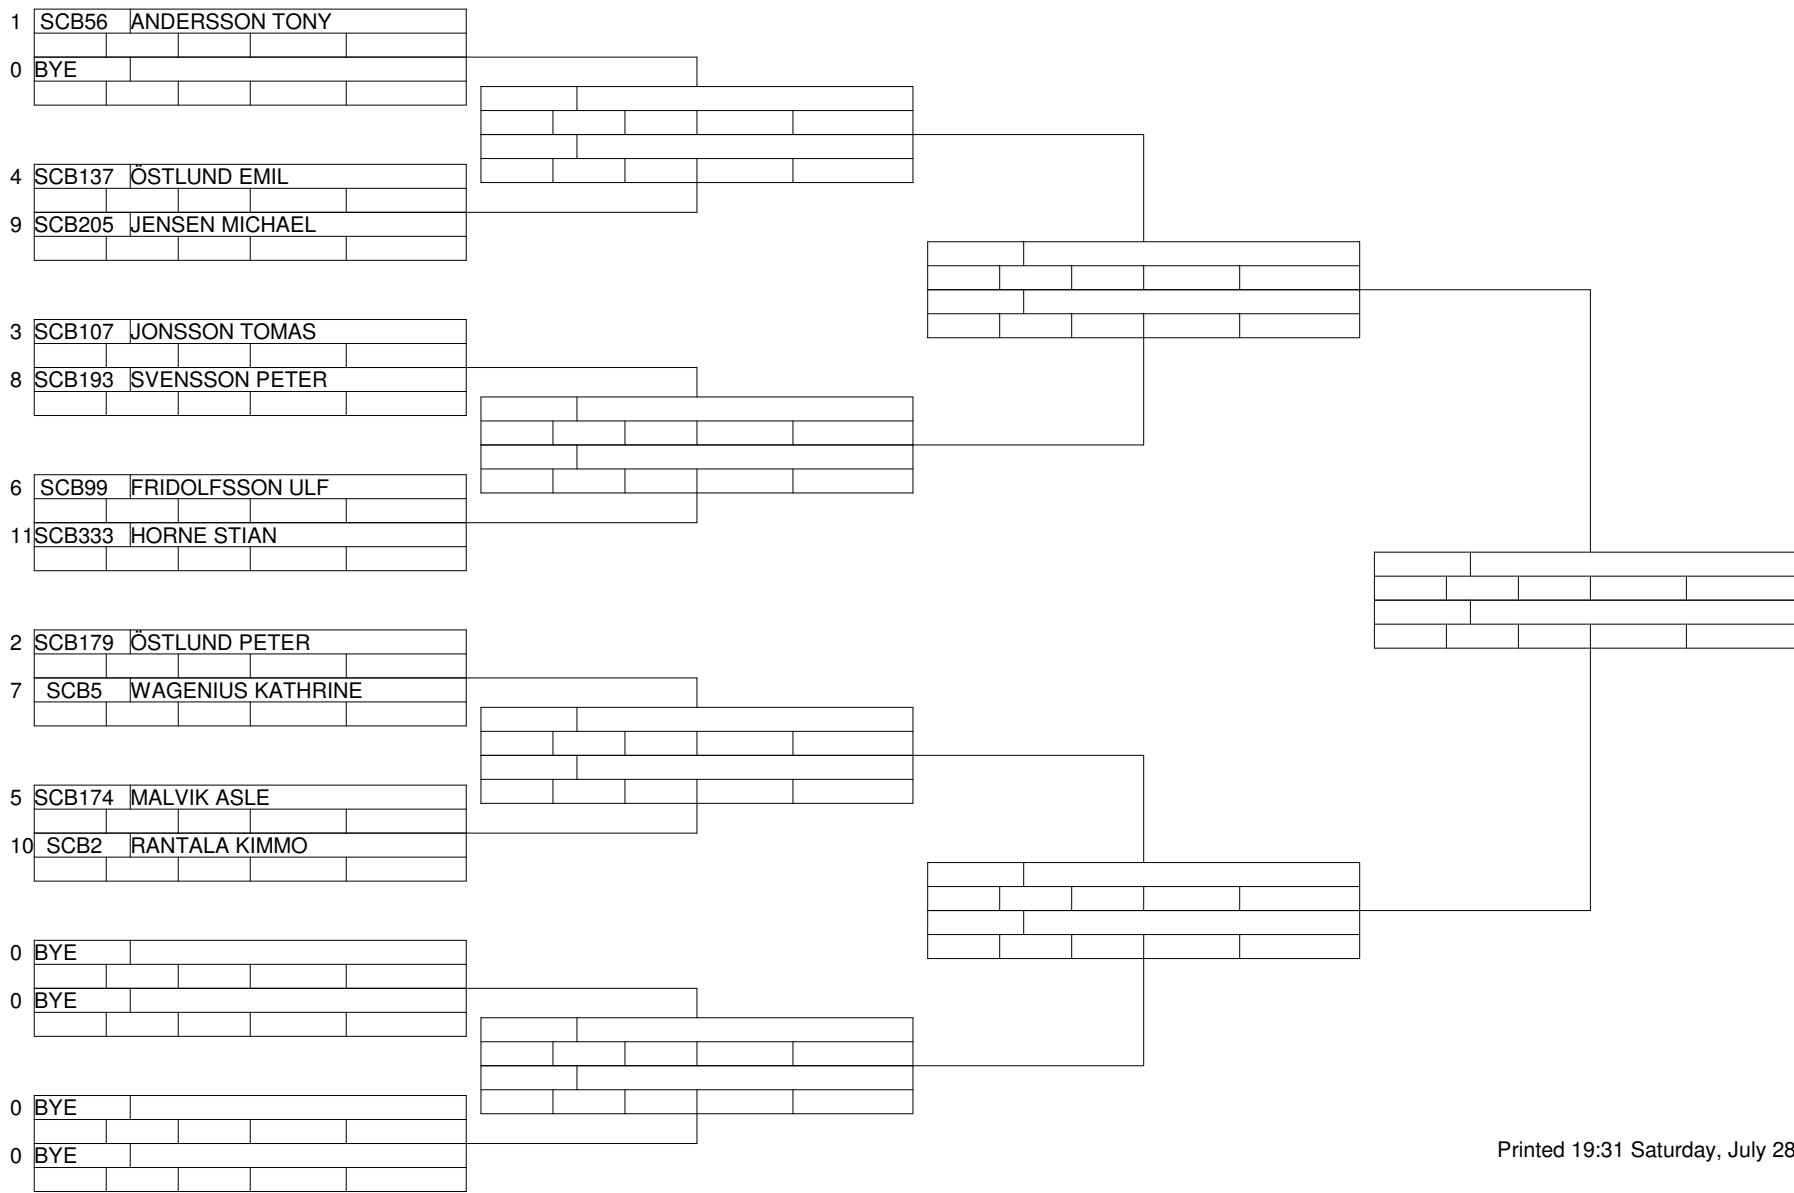

DRAG CHALLENGE 2018

NDRG

SUPER COMP BIKE - Round 1

Timing By: NDRG

Printed 19:31 Saturday, July 28, 2018

Qualifying By: Closest to Dial
Sportsman Ladder
Lanechoice by Qualifying Pos.