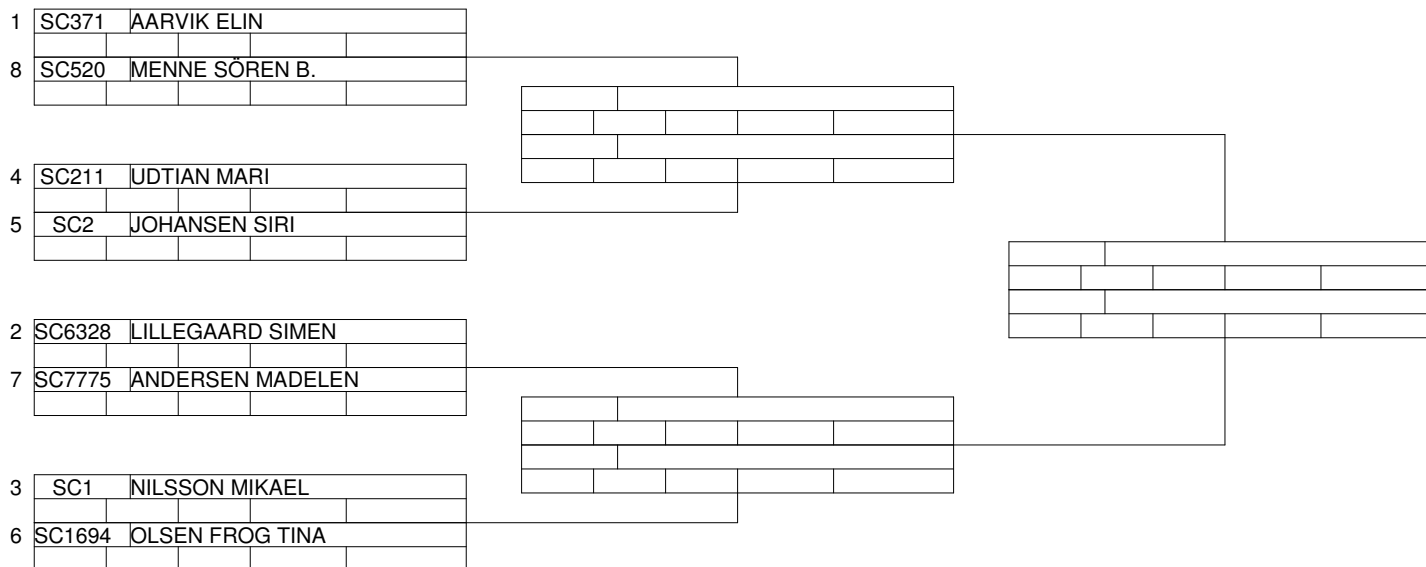

DRAG CHALLENGE 2018

NDRG

SUPER COMP - Round 1

Timing By: NDRG

Printed 19:29 Saturday, July 28, 2018

Lanechoice By ET Last Round
Pro Ladder
Qualifying By: Closest to Dial