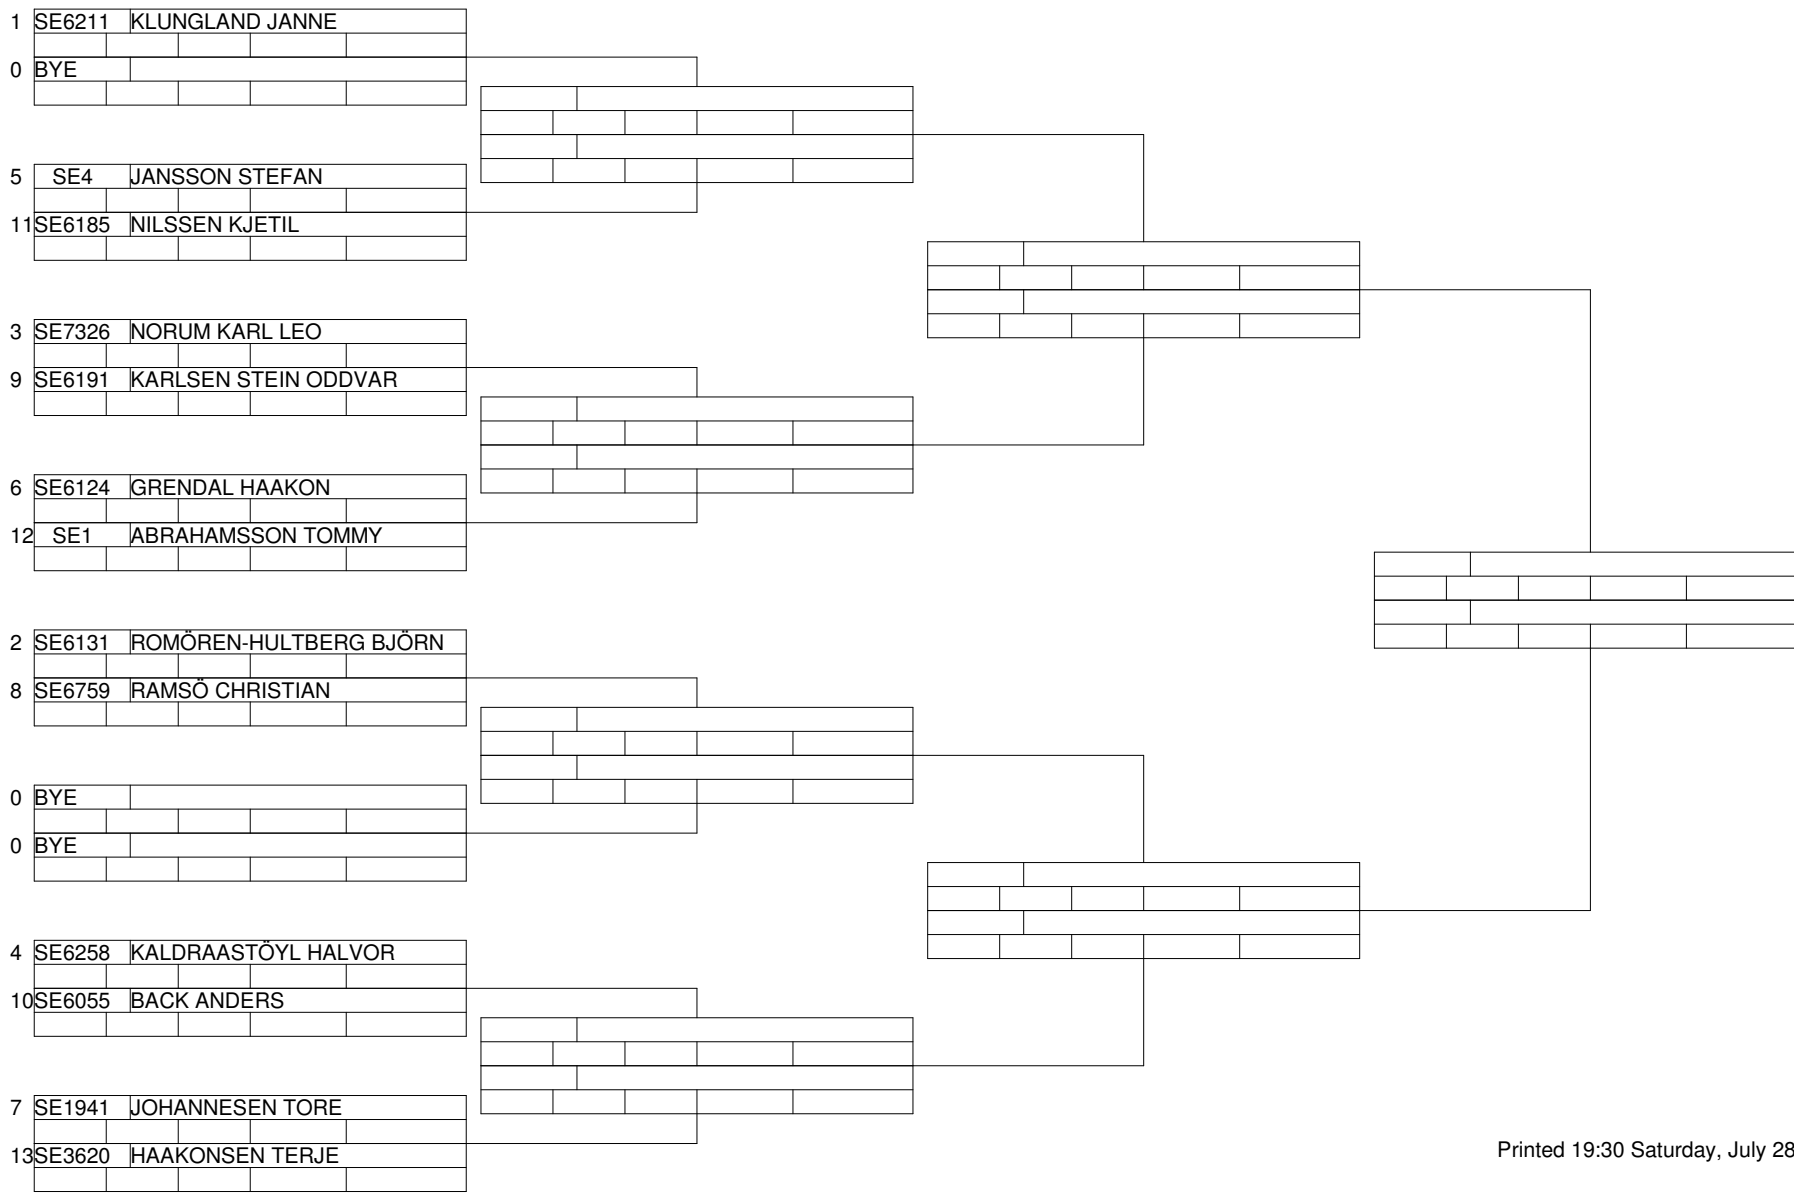

DRAG CHALLENGE 2018

NDRG

SUPER PRO ET - Round 1

Timing By: NDRG

Printed 19:30 Saturday, July 28, 2018

Qualifying By: Closest to Dial
Sportsman Ladder
Lanechoice by Qualifying Pos.