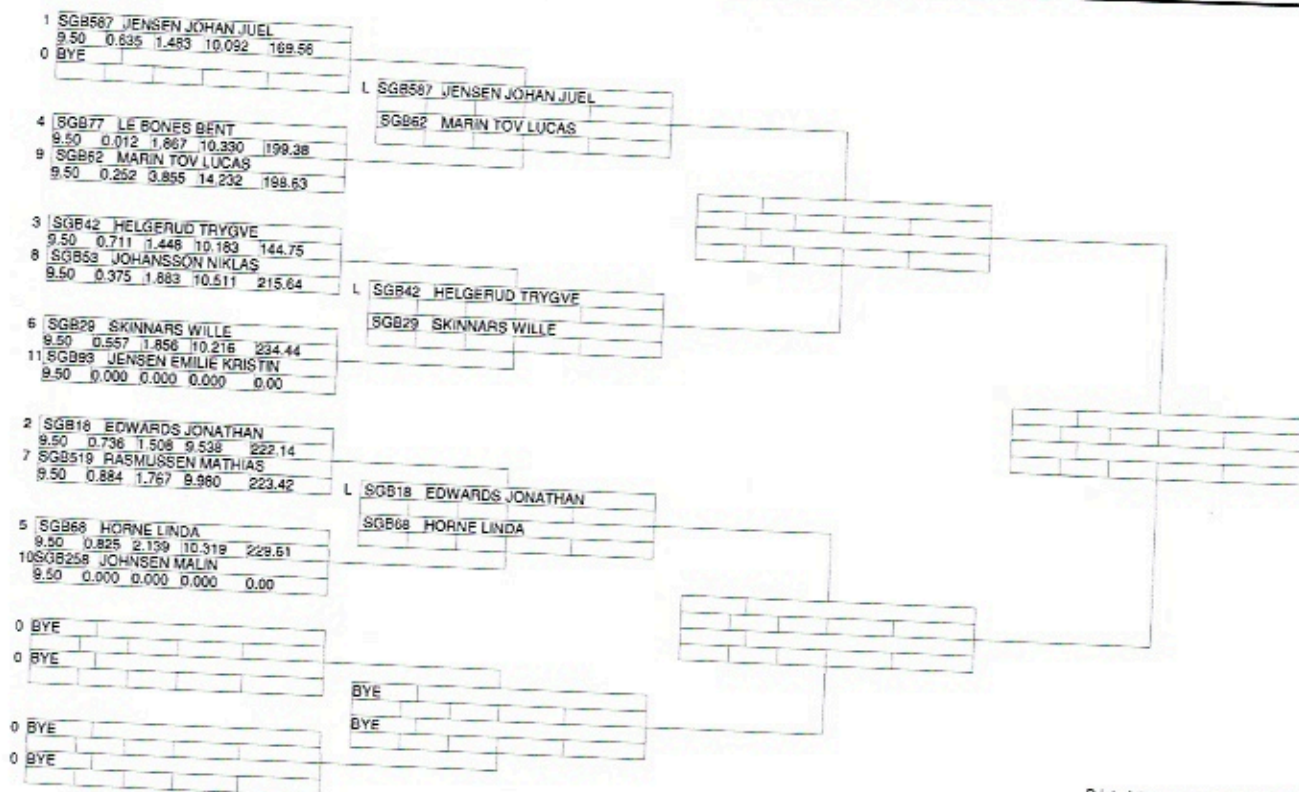

BIKE WEEKEND 2019
NDRG
SUPER GAS BIKE - Round 2

Timing By: NDRG

Printed 15:16 Saturday, June 15, 2019

Qualifying By: Closest to Dial
 Sportsman Ladder
 Lanechoice by Qualifying Pos.

BIKE WEEKEND 2019
 NDRG
 ET STREET BIKE - Round 2

Timing By: NDRG

Printed 15:10 Saturday, June 15, 2019

Qualifying By: RT
 Sportsman Ladder
 Lanechoice by Qualifying Pos.

BIKE WEEKEND 2019

NDRG

V-MAX - Round 2

Timing By: NDRG

Printed 15:01 Saturday, June 15, 2019