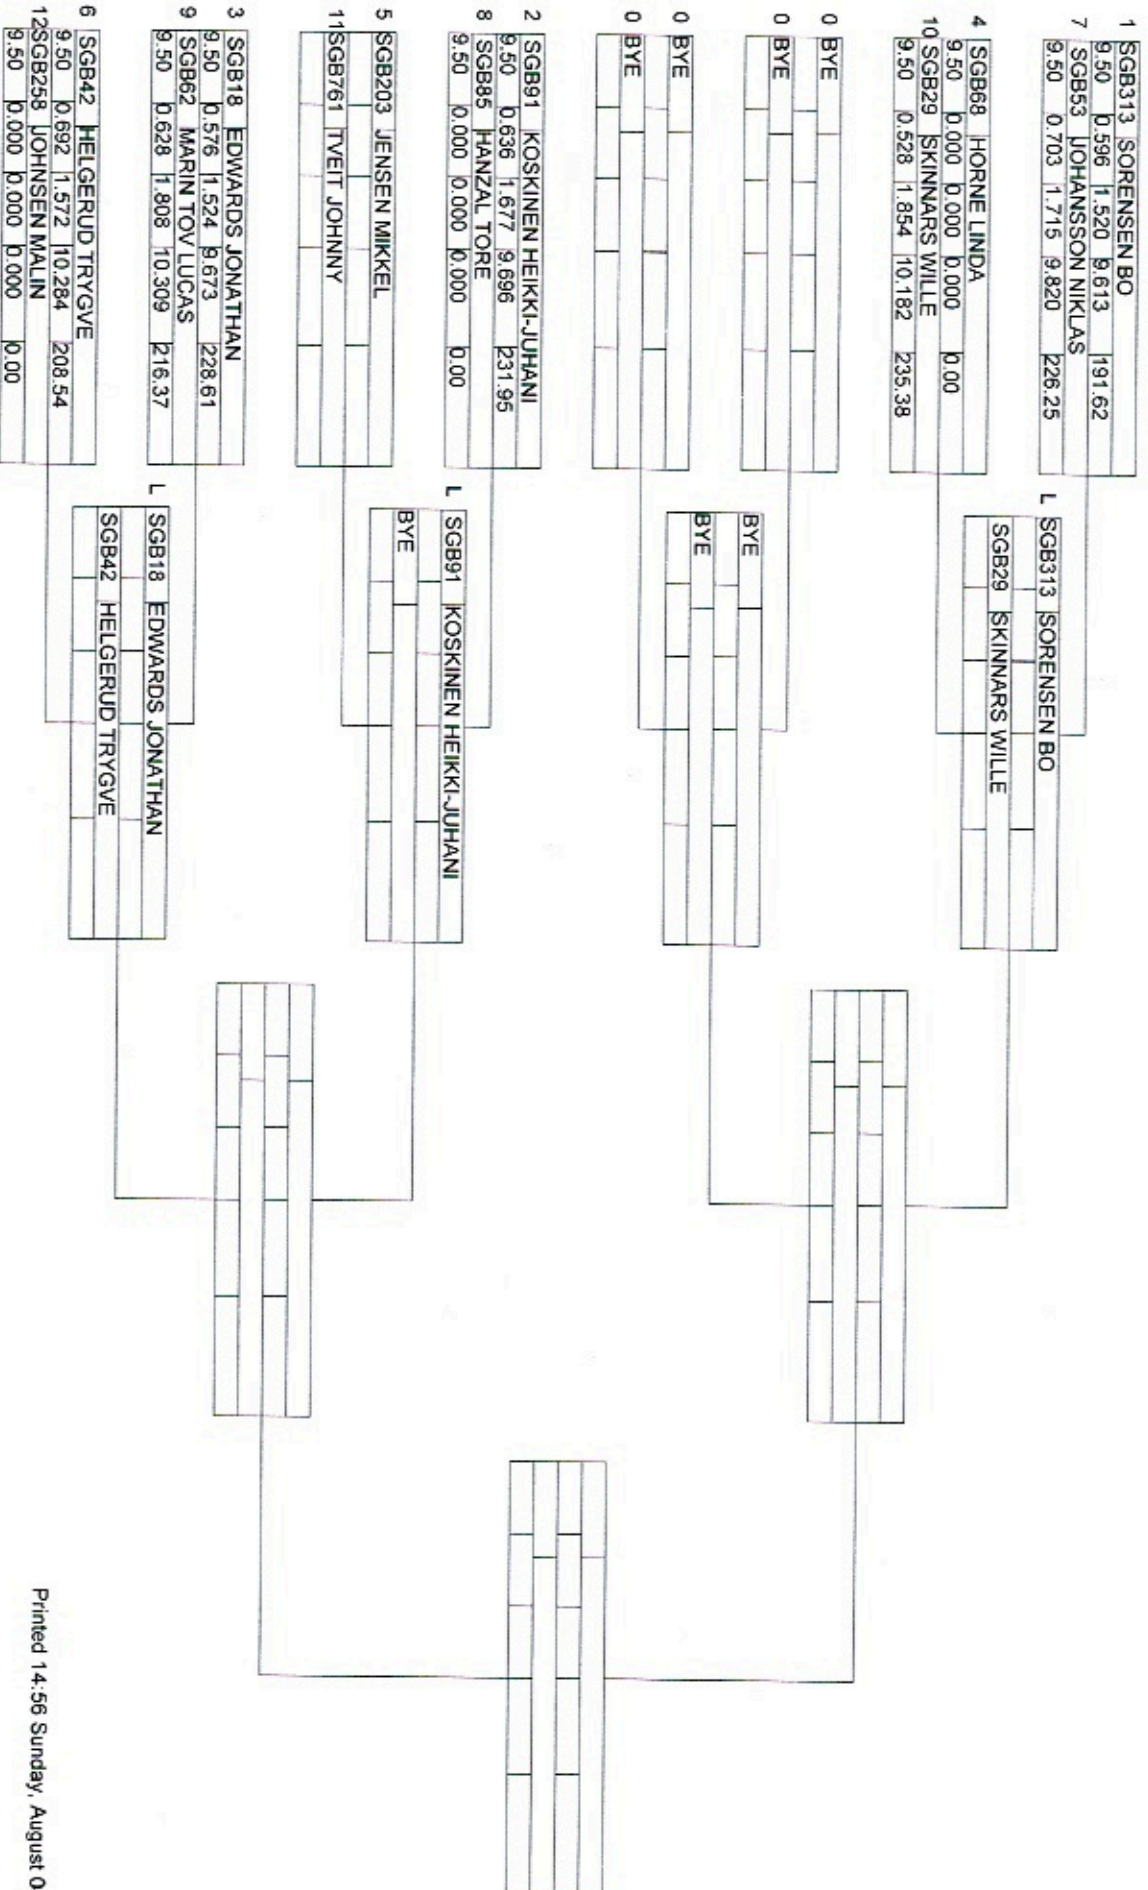

DRAG CHALLENGE 2019 NDRG

SUPER GAS BIKE - Round 2

Timing By: NDRG

Printed 14:56 Sunday, August 04, 2019

Qualifying By: Closest to Dial
Sportsman Ladder
Lanechoice by Qualifying Pos.