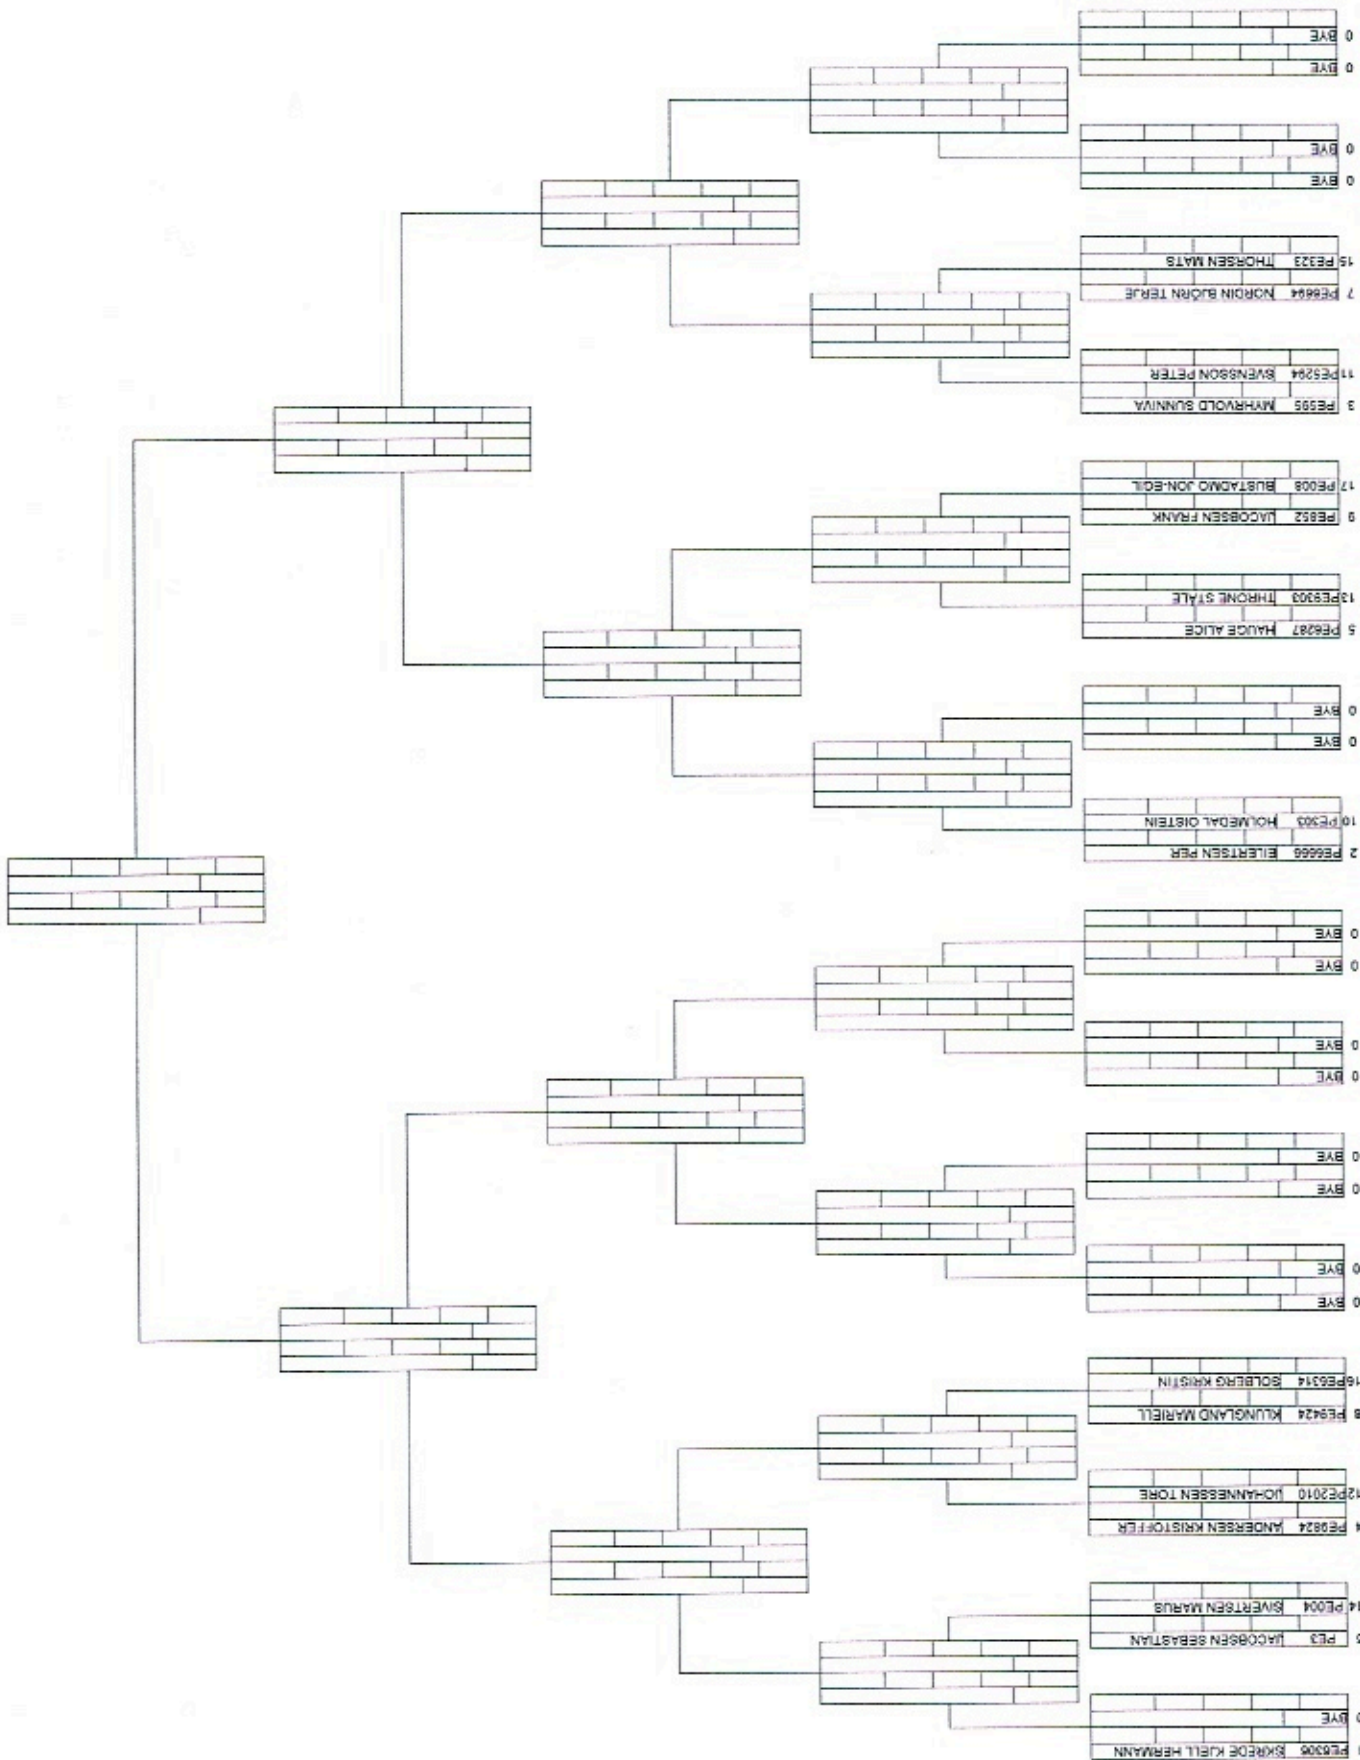

DRAG CHALLENGE 2019

NDRG

PRO ET - Round 1

Timing By: NDRG